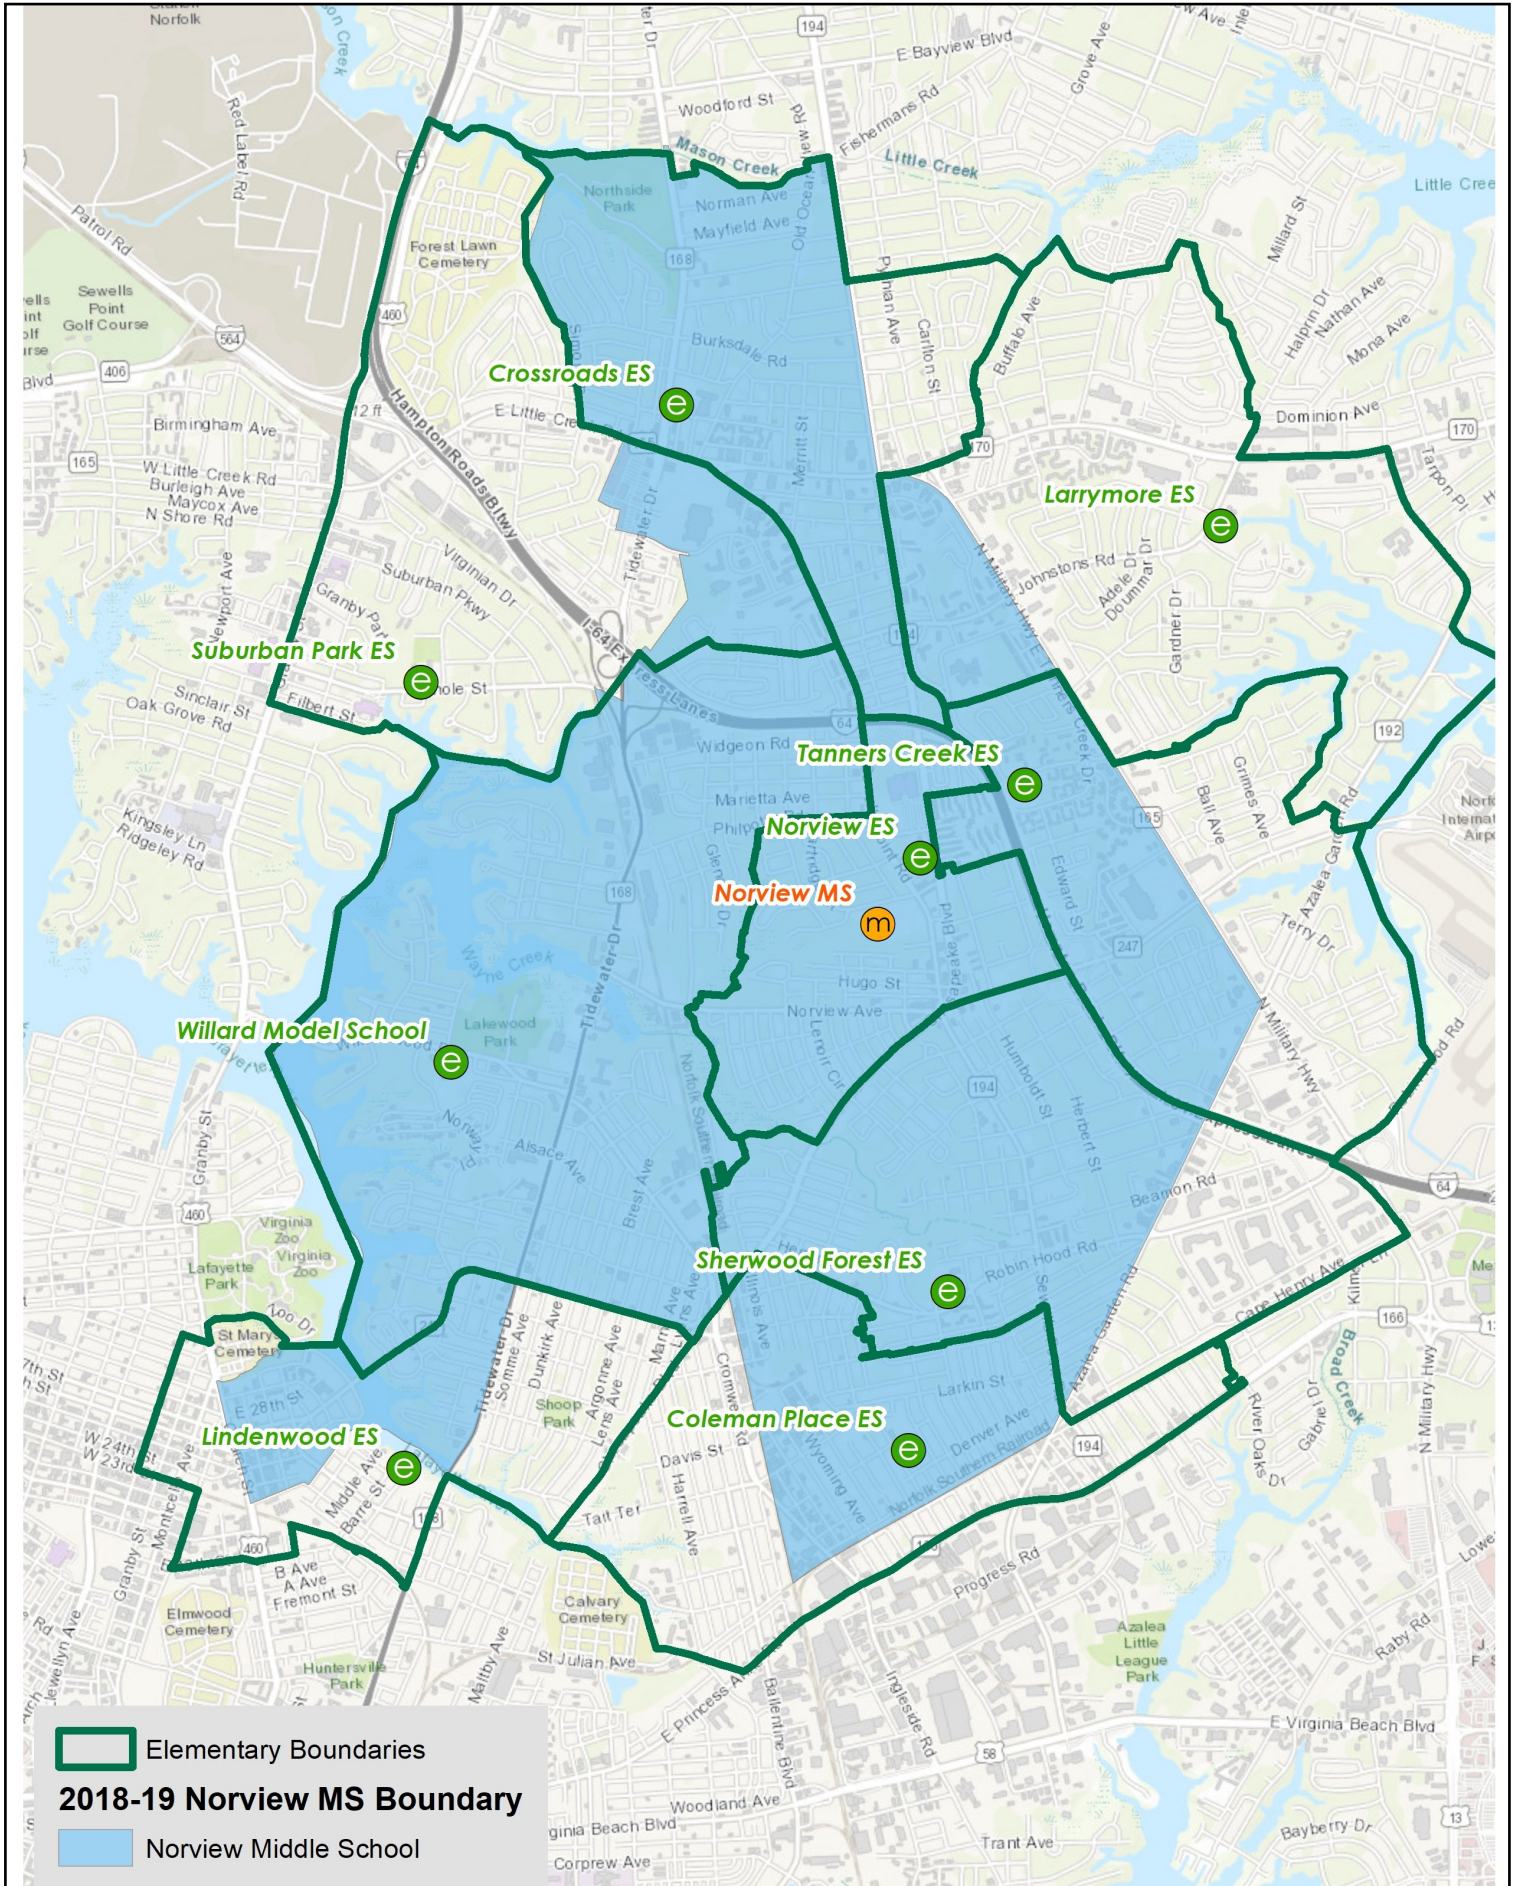

2018-19 Lake Taylor Middle School Boundary

The map below shows the boundary for the current Lake Taylor Middle School attendance zone.

2018-19 Norview Middle School Boundary

The map below shows the boundary for the current Norview MS attendance zone.

2019-20 Proposed Norview Middle School Boundary

The map below shows the boundary for the proposed 2019-20 Norview Middle School attendance zone. The Norview boundary would be expanded to include Ingleside ES and the portions of Coleman Place and Sherwood Forest that currently feed Lake Taylor Middle School.