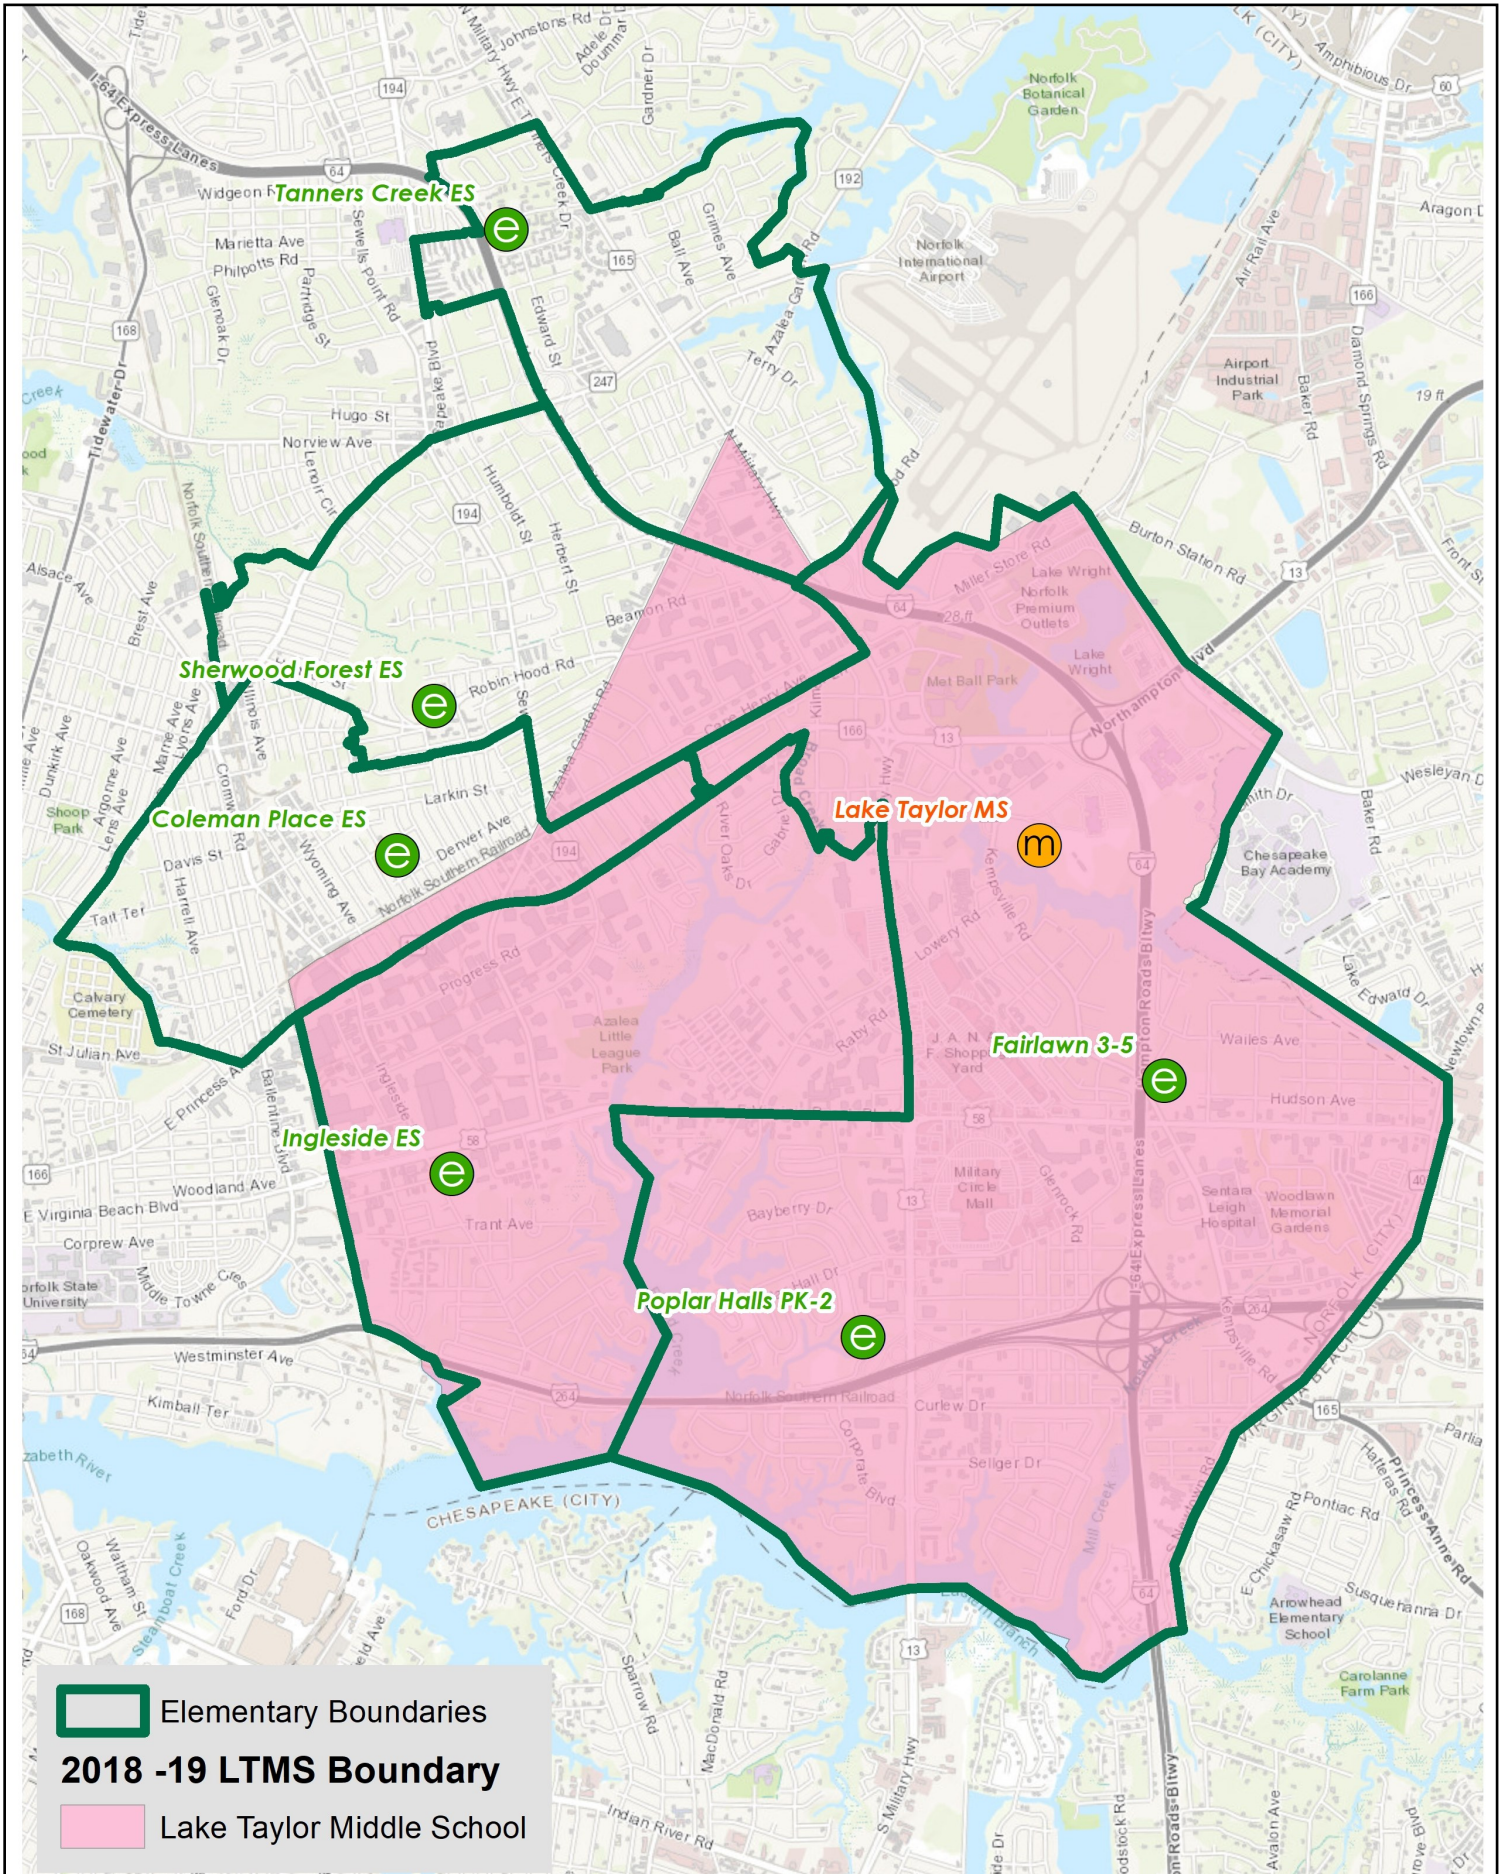

2018-19 Lake Taylor Middle School Boundary

The map below shows the boundary for the current Lake Taylor Middle School attendance zone.

2018-19 Norview Middle School Boundary

The map below shows the boundary for the current Norview MS attendance zone.

2019-20 Proposed Norview Middle School Boundary

The map below shows the boundary for the proposed 2019-20 Norview Middle School attendance zone. The Norview boundary would be expanded to include Ingleside ES and the portions of Coleman Place and Sherwood Forest that currently feed Lake Taylor Middle School.